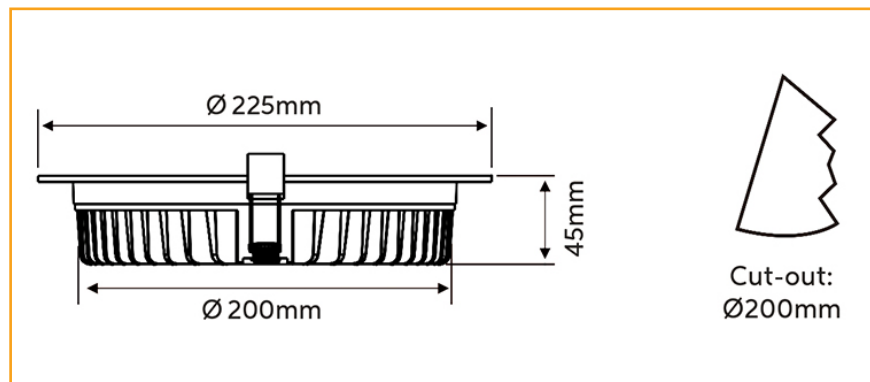

### Model No.

RS-MRR3, RS-MRR5

The Redilight 12 Watt Recessed Round Light is designed with emphasis on both aesthetics and performance.

It is the perfect size for the smaller rooms such as a powder rooms, bathrooms, ensuites or toilets.

### Specifications

Construction	Aluminium
Finish	White Powder Coated
LED	SMD
Number of LEDs	60
Drive voltage	DC30-40V
Power	12 Watt
Lumens	1100-1200Lm
Colour Range	3000k or 5000k
Average Life	>50,000hrs
Beam Angle	120°
Environment Conditions	IP40
Light Engine	Ceramic Substrate with aluminium PCB
Size	Overall 225mm, Cut out 200mm
Warranty	7 years
Diffuser	Acrylic (PMMA)

### Dimensions