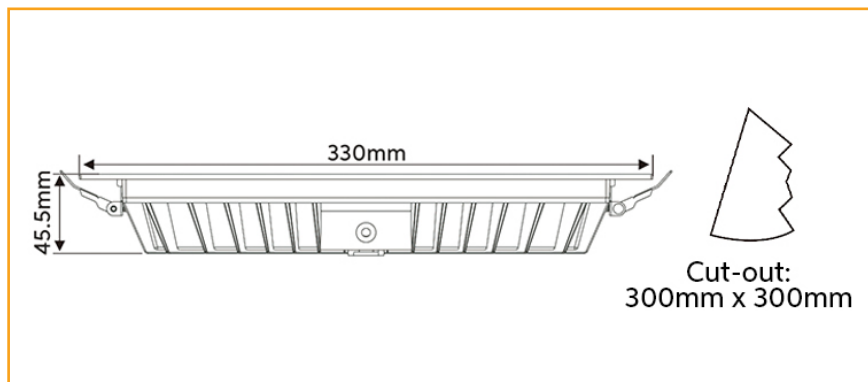

24 Watt Recessed Round Light

Model No.

RS-RR3, RS-RR3-BC, RS-RR5, RS-RR5-BC

The Redilight 24 Watt Recessed Round Light is designed with emphasis on both aesthetics and performance.

A superior finish and the exceptional performance of SMD LEDs produces a long-lasting light to suit almost any application.

Specifications

Construction	Aluminium
Finish	White Powder Coated, Brushed Chrome
LED	SMD
Number of LEDs	120
Drive voltage	29~32VDC constant current
Power	24 Watt
Lumens	2500-2800Lm
Colour Range	3000k or 5000k
Average Life	>50,000hrs
Beam Angle	120°
Environment Conditions	IP20
Light Engine	Ceramic Substrate with aluminium PCB
Size	Overall 330mm, Cut out 300mm
Warranty	7 years
Diffuser	Acrylic (PMMA)

Dimensions

Photometric Data