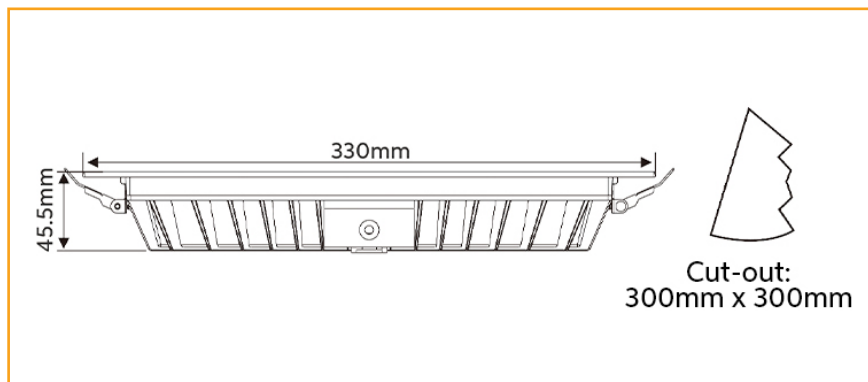

24 Watt Recessed Square Light

Model No.

RS-RS3, RS-RS3-BC, RS-RS5, RS-RS5-BC

The Redilight 24 Watt Recessed Square Light is designed with emphasis on both aesthetics and performance.

A superior finish and the exceptional performance of SMD LEDs produces a long-lasting light to suit almost any application.

Specifications

Construction	Aluminium
Finish	White Powder Coated, Brushed Chrome
LED	SMD
Number of LEDs	120
Drive voltage	29~32VDC constant current
Power	24 Watt
Lumens	2500-2800Lm
Colour Range	3000k or 5000k
Average Life	>50,000hrs
Beam Angle	120°
Environment Conditions	IP20
Light Engine	Ceramic Substrate with aluminium PCB
Size	Overall 330x330mm, Cut out 300x300mm
Warranty	7 years
Diffuser	Acrylic (PMMA)

Dimensions

Photometric Data