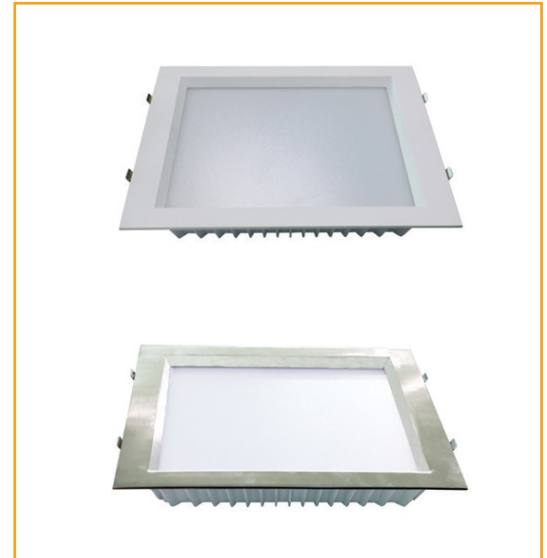

24 Watt Recessed Square Light

Model No.

RS-RS3, RS-RS3-BC, RS-RS5, RS-RS5-BC

The Redilight 24 Watt Recessed Square Light is designed with emphasis on both aesthetics and performance.

A superior finish and the exceptional performance of SMD LEDs produces a long-lasting light to suit almost any application.

Specifications

Construction	Aluminium
Finish	White Powder Coated, Brushed Chrome
LED	SMD
Number of LEDs	120
Drive voltage	29~32VDC constant current
Power	24 Watt
Lumens	2500-2800Lm
Colour Range	3000k or 5000k
Average Life	>50,000hrs
Beam Angle	120°
Environment Conditions	IP20
Light Engine	Ceramic Substrate with aluminium PCB
Size	Overall 330x330mm, Cut out 300x300mm
Warranty	7 years
Diffuser	Acrylic (PMMA)

Dimensions