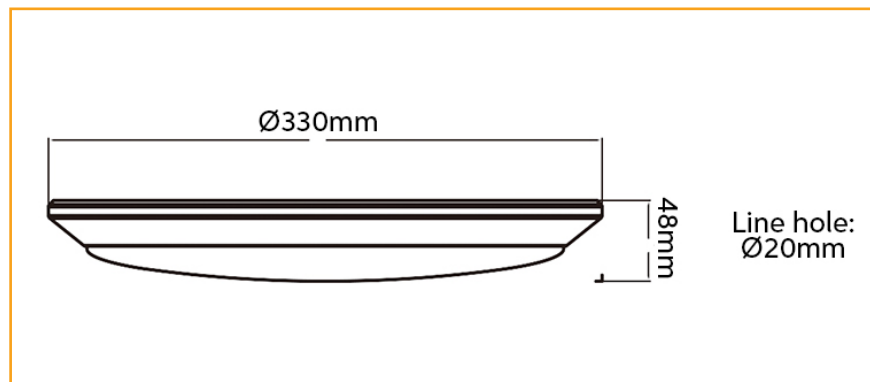

24 Watt Slimline Surface Light

Model No.

RS-RS3, RS-RS3-BC, RS-RS5, RS-RS5-BC

The Redilight 24 Watt Slimline Surface Light is designed with emphasis on both aesthetics and performance.

A superior finish and the exceptional performance of SMD LEDs produces a long-lasting light to suit almost any application.

Specifications

Construction	Aluminium
Finish	White Powder Coated
LED	SMD
Number of LEDs	120
Drive voltage	29~32VDC constant current
Power	24 Watt
Lumens	2500-2800Lm
Colour Range	3000k or 5000k
Average Life	>50,000hrs
Beam Angle	120°
Environment Conditions	IP20
Light Engine	Ceramic Substrate with aluminium PCB
Size	Overall 330mm, Height 48mm
Warranty	7 years
Diffuser	Acrylic (PMMA)

Dimensions

Photometric Data