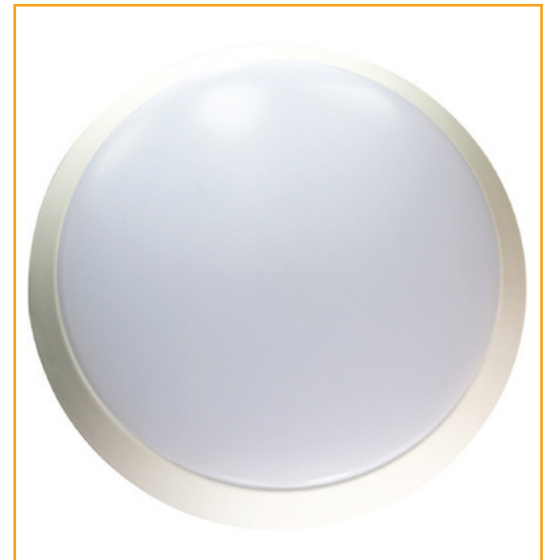

24 Watt Slimline Surface Light

Model No.

RS-RS3, RS-RS3-BC, RS-RS5, RS-RS5-BC

The Redilight 24 Watt Slimline Surface Light is designed with emphasis on both aesthetics and performance.

A superior finish and the exceptional performance of SMD LEDs produces a long-lasting light to suit almost any application.

Specifications

Construction	Aluminium
Finish	White Powder Coated
LED	SMD
Number of LEDs	120
Drive voltage	29~32VDC constant current
Power	24 Watt
Lumens	2500-2800Lm
Colour Range	3000k or 5000k
Average Life	>50,000hrs
Beam Angle	120°
Environment Conditions	IP20
Light Engine	Ceramic Substrate with aluminium PCB
Size	Overall 330mm, Height 48mm
Warranty	7 years
Diffuser	Acrylic (PMMA)

Dimensions