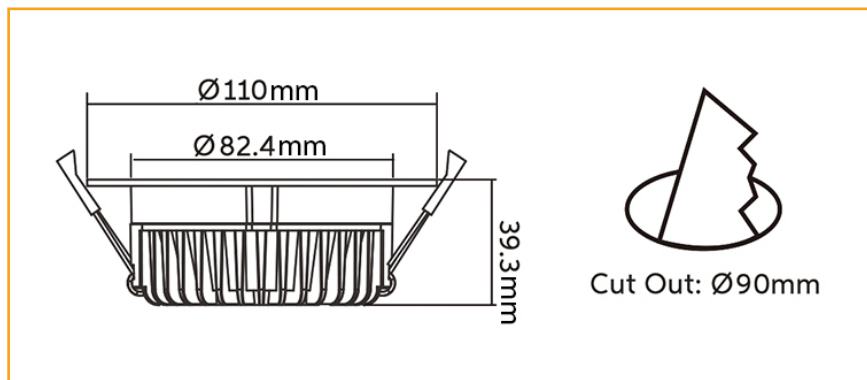

## 6 Watt Recessed Round Light

### Model No.

RS-SRR3, RS-SRR3-BC, RS-SRRS, RS-SRRS-BC

The Redilight 6 Watt Recessed Round Light is designed with emphasis on both aesthetics and quality.

A superior finish and the exceptional performance of SMD LEDs produces a long-lasting light to suit almost any application.

### Specifications

Construction	Aluminium
Finish	White Powder Coated / Brushed Chrome
LED	SMD
Number of LEDs	30
Drive voltage	29-32VDC constant current
Power	6 Watt
Lumens	600-700Lm
Colour Range	3000k or 5000k
Average Life	>50,000hrs
Beam Angle	120°
Environment Conditions	IP20
Light Engine	Ceramic Substrate with aluminium PCB
Size	Overall 110mm, Cut out 90mm
Warranty	7 years
Diffuser	Acrylic (PMMA)

### Dimensions