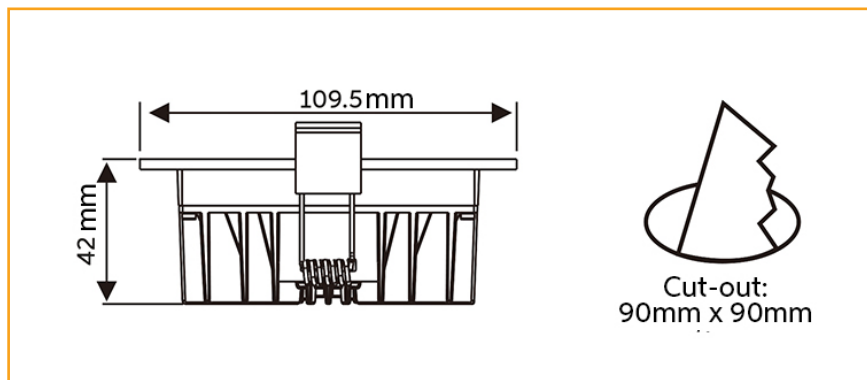

### Model No.

RS-SRS3, RS-SRS3-BC, RS-SRS5, RS-SRS5-BC

The Redilight 6 Watt Recessed Square Light is designed with emphasis on both aesthetics and quality.

A superior finish and the exceptional performance of SMD LEDs produces a long-lasting light to suit almost any application.

Note: The splitter box is to be used in conjunction with Redilight 6 Watt lights ONLY. The lights plug into the splitter box to create a 12 or 24 watt load before plugging into the Redilight Driver.

### Specifications

Construction	Aluminium
Finish	White Powder Coated / Brushed Chrome
LED	SMD
Number of LEDs	30
Drive voltage	29-32VDC constant current
Power	6 Watt
Lumens	600-700Lm
Colour Range	3000k or 5000k
Average Life	>50,000hrs
Beam Angle	120°
Environment Conditions	IP20
Light Engine	Ceramic Substrate with aluminium PCB
Size	Overall 109x109mm, Cut out 90x90mm
Warranty	7 years
Diffuser	Acrylic (PMMA)

### Dimensions